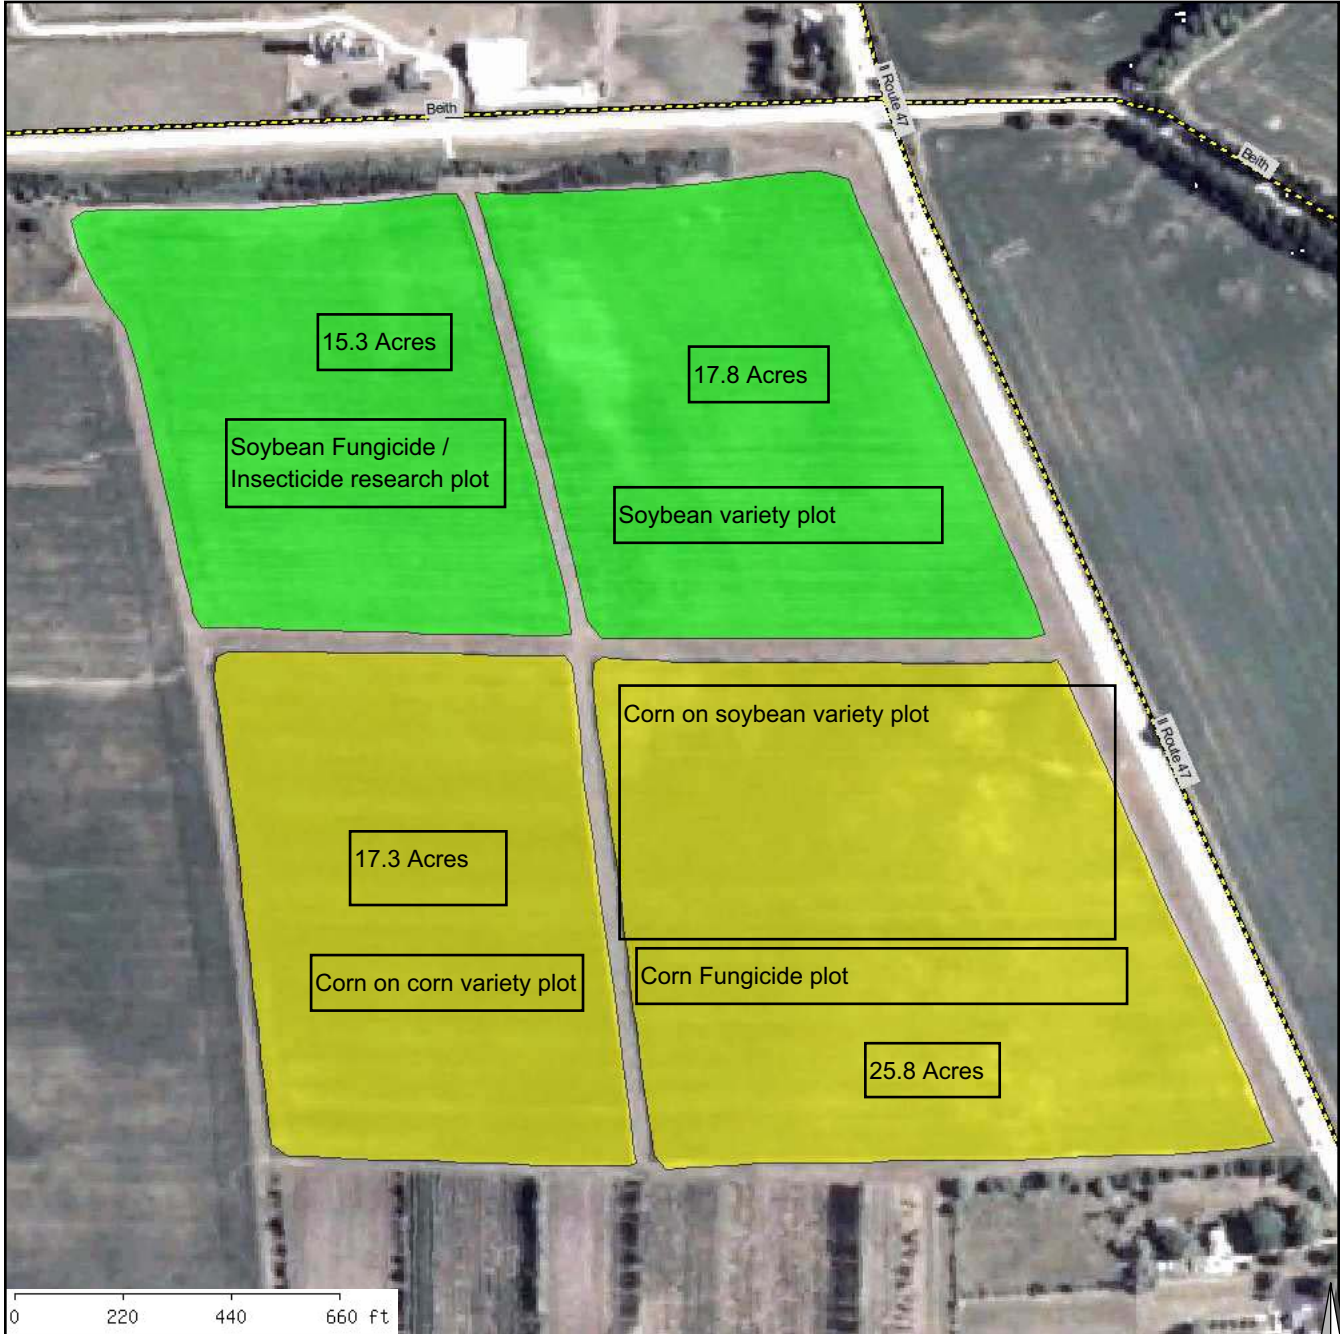

Grower: Kane County Corn Growers
Farm: Plot
Acres: 76.01

Field(s): Northeast - 17.77 A., Northwest - 15.25 A., Southeast - 25.75 A., Southwest - 17.25 A.

Elburn Coop

Corn Variety Plot Information:

Planting Date: 5-23-09

Pre-emergent application:

Corn on Corn: 200 #/A Nitrogen 32%
5-31-09 2 Qt/A Harness Xtra 5.6

Corn on Soybean: 160 #/A Nitrogen 32%
5-31-09 2 Qt/A Harness Xtra 5.6

Post-emergent application:

Sprayed around the outside edge of both corn plots only
32 oz/A Roundup Powermax
5-16-09

Corn plot was planted from north to south

16 border rows of filler on the north end, then 8 rows of each variety in the following order:

1. Becks 5608 VT3 (Check)
2. Pioneer 33W84
3. Dekalb DKC 61-19
4. Renk 829
5. Masters Choice SP573
6. Hughes 7383 GT3000
7. Steyer 11002 GT3000
8. Becks 5608 VT3 (Check)
9. Becks 5779 VT3
10. Frontiersman P112-H9 VT3
11. Midwest 76806 VT3
12. Great Lakes 5939 G3 VT3
13. ICorn 109.6 VT3
14. Croplan 6125 VT3
15. Wyffels 3629
16. Becks 5608 VT3 (Check)
17. Dairyland 9208
18. Agrigold 6309 VT3
19. Burrus 4J63
20. Mycogen 2K662
21. Becks 5608 VT3 (Check)

Pre-emergent application:
2 oz/A Valor XLT
22 oz/A Roundup Powermax

Soybean plot was planted from south to north

Two 20 foot strips of filler were planted on the south end, then each variety was planted in 20 foot strips in the following order: